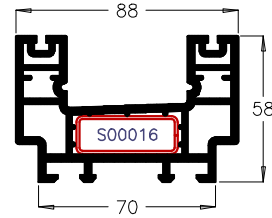

PATIO DOOR PROFILES AND COMPONENTS

A BOWATER BUILDING PRODUCTS COMPANY

System 10

Patio Outerframe
P10150

Patio Sash
P58151

Patio Midrail
P58152

Patio Sash
P58251

Patio Midrail
P58252