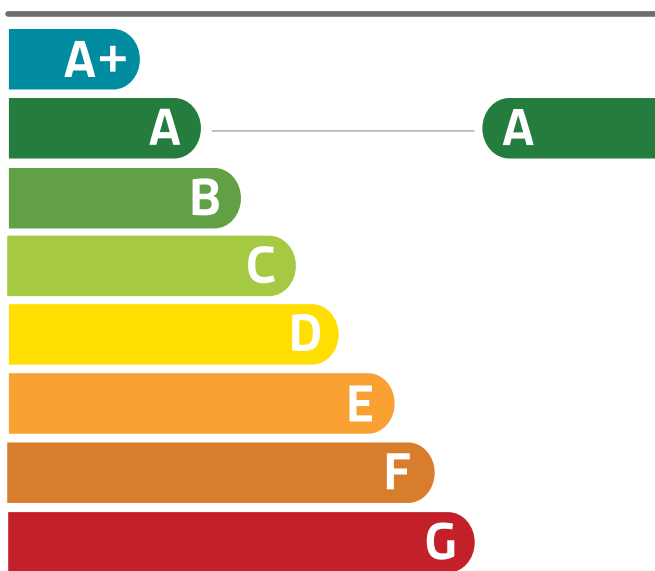

Window Energy Rating

Efficiency rating (kWh/m²/year)

Energy rating certified by BSI and based on a UK standard window. Exact energy consumption for this product will depend on the building, the local climate and interior temperature