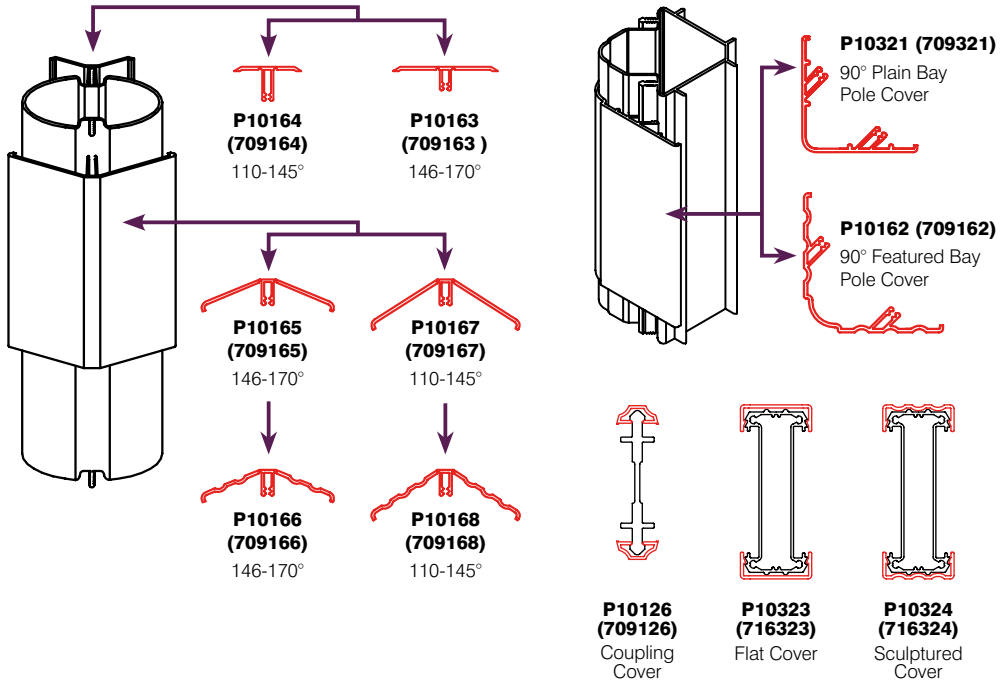

Dark Green

Steel Blue

Dark Red

ANCILLARIES LAMINATION CHART

CILLS, COUPLER AND EXTENSIONS

P10318 (716318)
2mm Coupler

114039
15mm F / Extension

P01091 (714091)
30mm F / Extension

P90039 (710039)
85mm Cill

110103
150mm Cill

P90043 (710043)
180mm Cill