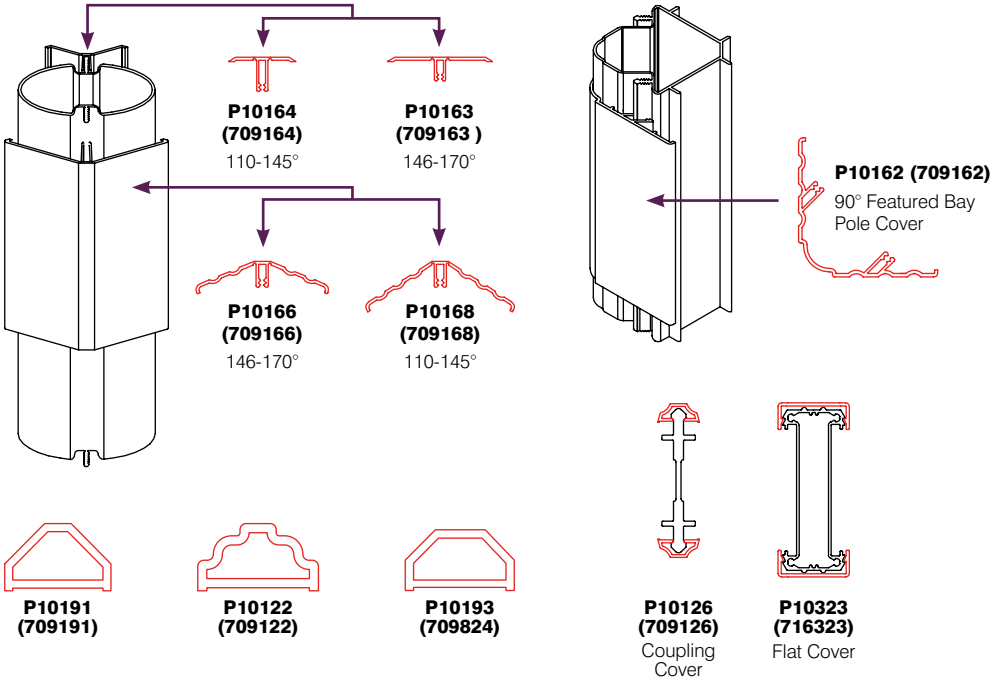

ANCILLARIES LAMINATION CHART

CILLS, COUPLER AND EXTENSIONS

116058
Plain 2mm
H Coupler

114063
15mm
F / Extension

114061
30mm
F / Extension

P90039 (710039)
85mm Cill

110103
150mm Cill

110123
180mm Cill