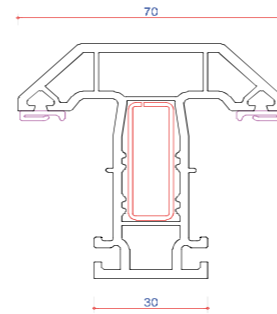

701501
56mm Outer Frame
Steel U Channel 713185
Steel Box 713155
Steel Box 713187

701502
72mm Outer Frame
Steel U Channel 713186
Steel Box 713174
Steel Box 713191

701203
84mm Outer Frame
Steel U Channel 713186
Steel Box 713174
Steel Box 713191

702503
70mm T Transom
Steel Box 713187
Steel Box 713155

703810
Flush Sash
Steel L 713226
Steel L (Prepped) 713227

707427
28mm Glazing Bead

707432
28mm Glazing Bead

701531
56mm Outer Frame
Steel U Channel 713185
Steel Box 713155
Steel Box 713187

712043
Flush Sash Seal

709824
Georgian Bar

109029
Run Up Block

140117.1
Pull In Wedge
(Frame Section)

140117.2
Pull In Wedge
(Sash Section)

KEY:
■ PVC Profile
■ Gasket
■ Steel
■ Aluminium

DO NOT SCALE. The drawings shown are visual representations only. VEKA PLC has the right to alter the designs, specification & descriptions without prior notice as part of our policy of continuous development and improvements.