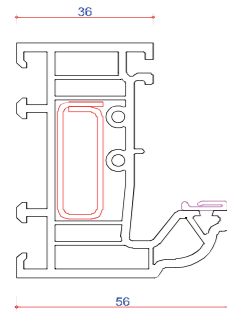

702503
70mm T Transom
Steel Box 713187
Steel Box 713155

703810
Flush Sash
Steel L 713226
Steel L (Prepped) 713227

707427
28mm Glazing Bead

707432
28mm Glazing Bead

701531
56mm Outer Frame
Steel U Channel 713185
Steel Box 713155
Steel Box 713187

701532
72mm Outer Frame
Steel U Channel 713186
Steel Box 713174
Steel Box 713191

701204
84mm Outer Frame
Steel U Channel 713186
Steel Box 713174
Steel Box 713191

702533
70mm T Transom / French Mullion
Steel Box 713187
Steel Box 713155

712043
Flush Sash Seal

709824
Georgian Bar

109029
Run Up Block

140117.1
Pull In Wedge
(Frame Section)

140117.2
Pull In Wedge
(Sash Section)

KEY:
■ PVC Profile
■ Gasket
■ Steel
■ Aluminium

DO NOT SCALE. The drawings shown are visual representations only. VEKA PLC has the right to alter the designs, specification & descriptions without prior notice as part of our policy of continuous development and improvements.