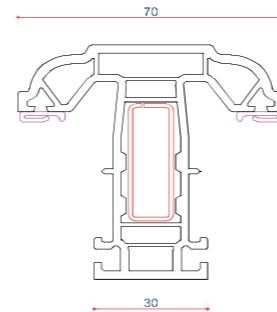

702533
70mm T Transom / French Mullion
Steel Box 713187
Steel Box 713155