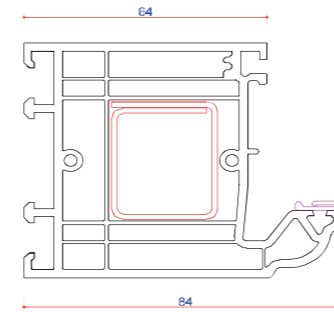

702503
70mm T Transom
Steel Box 713187
Steel Box 713155

703810
Flush Sash
Steel L 713226
Steel L (Prepped) 713227

707427
28mm Glazing Bead

707432
28mm Glazing Bead

701531
56mm Outer Frame
Steel U Channel 713185
Steel Box 713155
Steel Box 713187

701532
72mm Outer Frame
Steel U Channel 713186
Steel Box 713174
Steel Box 713191

701204
84mm Outer Frame
Steel U Channel 713186
Steel Box 713174
Steel Box 713191

702533
70mm T Transom / French Mullion
Steel Box 713187
Steel Box 713155

712043
Flush Sash Seal

709824
Georgian Bar

109029
Run Up Block

140117.1
Pull In Wedge
(Frame Section)

140117.2
Pull In Wedge
(Sash Section)

KEY:
■ PVC Profile
■ Gasket
■ Steel
■ Aluminium

DO NOT SCALE. The drawings shown are visual representations only. VEKA PLC has the right to alter the designs, specification & descriptions without prior notice as part of our policy of continuous development and improvements.