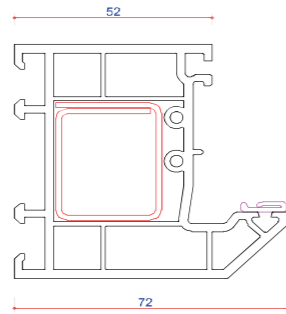

701501
56mm Outer Frame
Steel U Channel 713185
Steel Box 713155
Steel Box 713187

701502
72mm Outer Frame
Steel U Channel 713186
Steel Box 713174
Steel Box 713191

701203
84mm Outer Frame
Steel U Channel 713186
Steel Box 713174
Steel Box 713191

702503
70mm T Transom
Steel Box 713187
Steel Box 713155

703810
Flush Sash
Steel L 713226
Steel L (Prepped) 713227

707427
28mm Glazing Bead

707432
28mm Glazing Bead

701531
56mm Outer Frame
Steel U Channel 713185
Steel Box 713155
Steel Box 713187

712043
Flush Sash Seal

709824
Georgian Bar

109029
Run Up Block

140117.1
Pull In Wedge
(Frame Section)

140117.2
Pull In Wedge
(Sash Section)

KEY:
■ PVC Profile
■ Gasket
■ Steel
■ Aluminium

DO NOT SCALE. The drawings shown are visual representations only. VEKA PLC has the right to alter the designs, specification & descriptions without prior notice as part of our policy of continuous development and improvements.