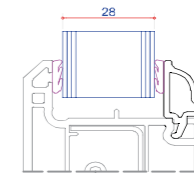

701501
56mm Outer Frame
Steel U Channel 713185
Steel Box 713155
Steel Box 713187

701502
72mm Outer Frame
Steel U Channel 713186
Steel Box 713174
Steel Box 713191

701203
84mm Outer Frame
Steel U Channel 713186
Steel Box 713174
Steel Box 713191

702503
70mm T Transom
Steel Box 713187
Steel Box 713155

703810
Flush Sash
Steel L 713226
Steel L (Prepped) 713227

707427
28mm Glazing Bead

707432
28mm Glazing Bead

701531
56mm Outer Frame
Steel U Channel 713185
Steel Box 713155
Steel Box 713187

712043
Flush Sash Seal

709824
Georgian Bar

109029
Run Up Block

140117.1
Pull In Wedge
(Frame Section)

140117.2
Pull In Wedge
(Sash Section)

KEY:
■ PVC Profile
■ Gasket
■ Steel
■ Aluminium

DO NOT SCALE. The drawings shown are visual representations only. VEKA PLC has the right to alter the designs, specification & descriptions without prior notice as part of our policy of continuous development and improvements.