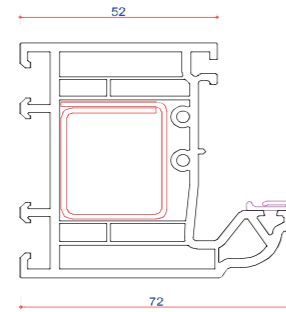

702503
70mm T Transom
Steel Box 713187
Steel Box 713155

703810
Flush Sash
Steel L 713226
Steel L (Prepped) 713227

707427
28mm Glazing Bead

707432
28mm Glazing Bead

701531
56mm Outer Frame
Steel U Channel 713185
Steel Box 713155
Steel Box 713187

701532
72mm Outer Frame
Steel U Channel 713186
Steel Box 713174
Steel Box 713191

701204
84mm Outer Frame
Steel U Channel 713186
Steel Box 713174
Steel Box 713191

702533
70mm T Transom / French Mullion
Steel Box 713187
Steel Box 713155

712043
Flush Sash Seal

709824
Georgian Bar

109029
Run Up Block

140117.1
Pull In Wedge
(Frame Section)

140117.2
Pull In Wedge
(Sash Section)

KEY:
■ PVC Profile
■ Gasket
■ Steel
■ Aluminium

DO NOT SCALE. The drawings shown are visual representations only. VEKA PLC has the right to alter the designs, specification & descriptions without prior notice as part of our policy of continuous development and improvements.