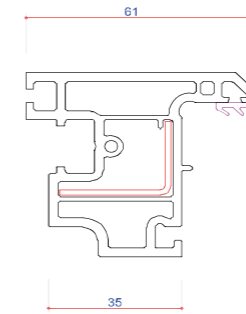

701501
56mm Outer Frame
Steel U Channel 713185
Steel Box 713155
Steel Box 713187

701502
72mm Outer Frame
Steel U Channel 713186
Steel Box 713174
Steel Box 713191

701203
84mm Outer Frame
Steel U Channel 713186
Steel Box 713174
Steel Box 713191

702503
70mm T Transom
Steel Box 713187
Steel Box 713155

703810
Flush Sash
Steel L 713226
Steel L (Prepped) 713227

707427
28mm Glazing Bead

707432
28mm Glazing Bead

701531
56mm Outer Frame
Steel U Channel 713185
Steel Box 713155
Steel Box 713187

712043
Flush Sash Seal

709824
Georgian Bar

109029
Run Up Block

140117.1
Pull In Wedge
(Frame Section)

140117.2
Pull In Wedge
(Sash Section)

KEY:
■ PVC Profile
■ Gasket
■ Steel
■ Aluminium

DO NOT SCALE. The drawings shown are visual representations only. VEKA PLC has the right to alter the designs, specification & descriptions without prior notice as part of our policy of continuous development and improvements.