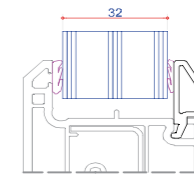

707426
32mm Glazing Bead