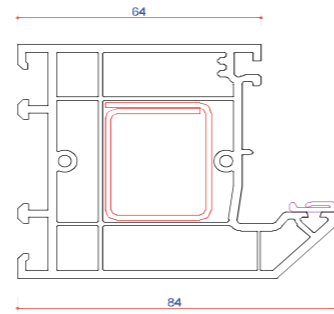

701501
56mm Outer Frame
Steel U Channel 713185
Steel Box 713155
Steel Box 713187

701502
72mm Outer Frame
Steel U Channel 713186
Steel Box 713174
Steel Box 713191

701203
84mm Outer Frame
Steel U Channel 713186
Steel Box 713174
Steel Box 713191

702503
70mm T Transom
Steel Box 713187
Steel Box 713155

703810
Flush Sash
Steel L 713226
Steel L (Prepped) 713227

707427
28mm Glazing Bead

707432
28mm Glazing Bead

701531
56mm Outer Frame
Steel U Channel 713185
Steel Box 713155
Steel Box 713187

712043
Flush Sash Seal

709824
Georgian Bar

109029
Run Up Block

140117.1
Pull In Wedge
(Frame Section)

140117.2
Pull In Wedge
(Sash Section)

KEY:
■ PVC Profile
■ Gasket
■ Steel
■ Aluminium

DO NOT SCALE. The drawings shown are visual representations only. VEKA PLC has the right to alter the designs, specification & descriptions without prior notice as part of our policy of continuous development and improvements.