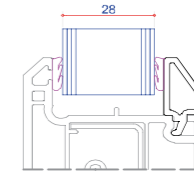

701501
56mm Outer Frame
Steel U Channel 713185
Steel Box 713155
Steel Box 713187

701502
72mm Outer Frame
Steel U Channel 713186
Steel Box 713174
Steel Box 713191

701203
84mm Outer Frame
Steel U Channel 713186
Steel Box 713174
Steel Box 713191

702503
70mm T Transom
Steel Box 713187
Steel Box 713155

703810
Flush Sash
Steel L 713226
Steel L (Prepped) 713227

707427
28mm Glazing Bead

707432
28mm Glazing Bead

701531
56mm Outer Frame
Steel U Channel 713185
Steel Box 713155
Steel Box 713187

712043
Flush Sash Seal

709824
Georgian Bar

109029
Run Up Block

140117.1
Pull In Wedge
(Frame Section)

140117.2
Pull In Wedge
(Sash Section)

KEY:
■ PVC Profile
■ Gasket
■ Steel
■ Aluminium

DO NOT SCALE. The drawings shown are visual representations only. VEKA PLC has the right to alter the designs, specification & descriptions without prior notice as part of our policy of continuous development and improvements.