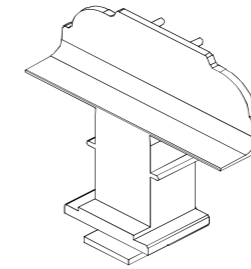

109040
French Mullion End Cap
For use with 702533 only
(white/brown/caramel)