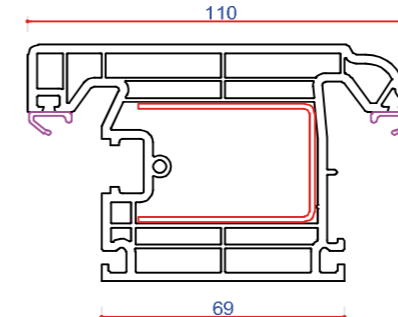

705541 (P10541)
Door Sash - Open Out
Steel U Channel 713162
Punched Steel U 713163