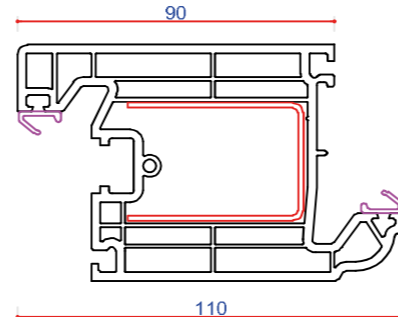

702536 (P10536)
70mm Z Transom
Steel Box 713187
Steel Box 713155

705543 (P10543)
95mm T Transom
Steel Box 713158
Steel U Channel 713159
Punched Steel U 713160
35 x 30 Ported Alu 715162

705545 (P10545)
95mm Z Transom
Steel Box 713158
Steel U Channel 713159
Punched Steel U 713160

703538 (P10538)
Internally Beaded Sash
Steel P Section 713152

703638 (P10638)
Internally Beaded Sash/Transom
Steel P Section 713183
Steel P Section 713184
13 x 23 Ported Alu 715164

703539 (P10539)
Tilt & Turn Sash
Steel L Section 713161