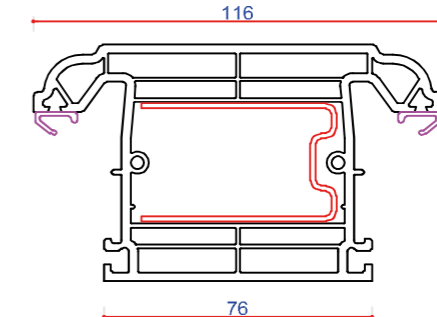

702535 (P10535)
116mm Midrail
Steel U Channel 713166
35 x 58 Ported Alu 715163