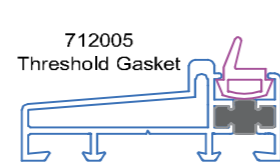

707429
28mm Glazing Bead

707427
32mm Glazing Bead

715163
35 x 58 Ported Aluminium

715162
35 x 30 Ported Aluminium

709332
Thermal Insert

715161
35 x 12.5 Ported Aluminium

715164
13 x 23 Ported Aluminium

709331
Thermal Insert

707431
28mm Glazing Bead

707432
32mm Glazing Bead

713182
15x25 Steel P

713183
14.5x25 Steel P

713184
25x32 Steel P

713161
20x35 Steel L

713185
22x 17.5 Steel U

704345 (A00345)
French Door Low Threshold

704092 (A00092)
Standard Low Threshold

704289 (A00289)
Part M Low Threshold

712086
Threshold Seal

709047
Threshold Strip

712087
Sash Seal Rebate

713174
35x28 Steel Box

713191
35x28 Steel Box

713157
35x28 Steel P