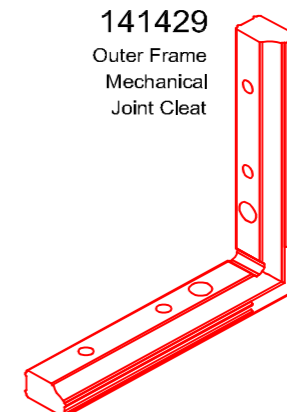

102297
68mm Bevelled T Mullion
Steel Box 113412
Aluminium Box 115114

102299
82mm Bevelled T Mullion
Steel Box (1.2mm / 3mm) 113415
Aluminium Box 115115

109998
Thermally Broken Threshold
Mechanical Joint

113391
Outer Frame
Reinforcement

713191
Sash
Reinforcement

113393-900001
Sash (Prepped)
Reinforcement
(Main/French/2-2)

113414
Midrail
Reinforcement

112482
Edging Profile
Gasket

104476
Edging Trim
(Black, White or Foiled)

109101
End Caps
for 104476

141430
Outer Frame
Mechanical Joint
Moulded Cleat

141429
Outer Frame
Mechanical
Joint Cleat

141431
Outer Frame
Mechanical
Joint Chevron

104393
Track
(Champagne Only)

709047
Threshold Strip
(Black Only)