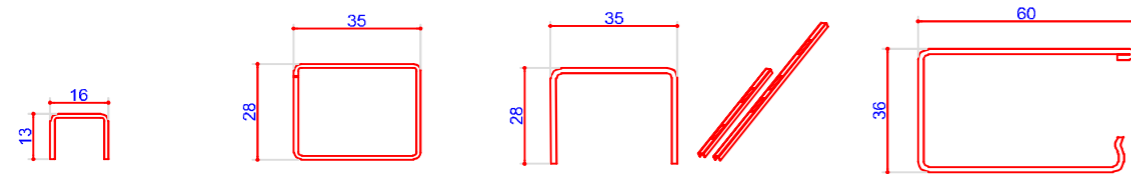

105174
65mm Outer Frame
Steel U Channel 113391

105175
80mm Sculptured Sash
Steel Box 713191

105176
80mm Bevelled Sash
Steel Box 713191

103367
115mm Bevelled Midrail
Steel U Channel 113414
Aluminium Box 115116

102297
68mm Bevelled T Mullion
Steel Box 113412
Aluminium Box 115114

102299
82mm Bevelled T Mullion
Steel Box (1.2mm / 3mm) 113415
Aluminium Box 115115

109998
Thermally Broken Threshold
Mechanical Joint