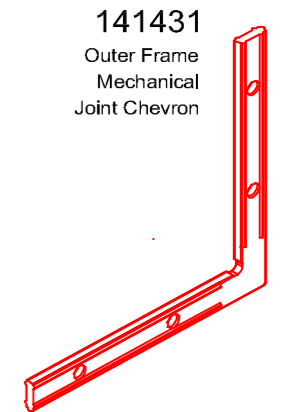

141431
Outer Frame
Mechanical
Joint Chevron

709047
Threshold Strip
(Black Only)

112479
Jamb Seal