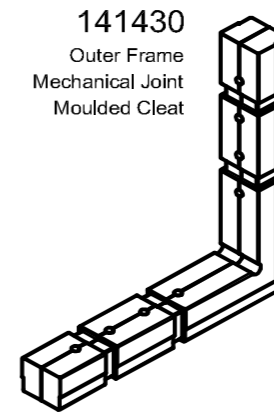

104476
Edging Trim
(Black, White or Foiled)

109101
End Caps
for 104476

141430
Outer Frame
Mechanical Joint
Moulded Cleat