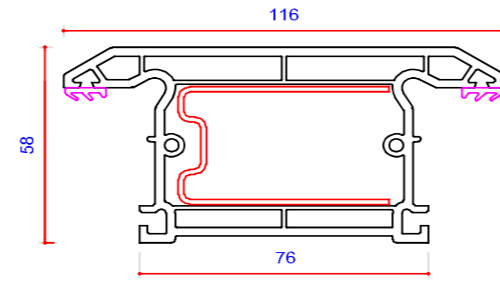

105178
58mm Outer Frame
Steel U Channel 113018
Steel Box 713104

705151
Patio Sash
Steel Channel 713029
*Steel Channel (Prep'd) 713804
Steel Box (400mm) 713119
Steel Box (4000mm) 713124

702152
Patio Midrail
Steel Channel 713166

703251
Patio Sash
Steel Channel 713029
*Steel Channel (Prep'd) 713804
Steel Box(400mm) 713119
Steel Box (4000mm) 713124

705252
Patio Midrail
Steel Channel 713166

707427
28mm Bead

707432
28mm Bead

707426
32mm Bead