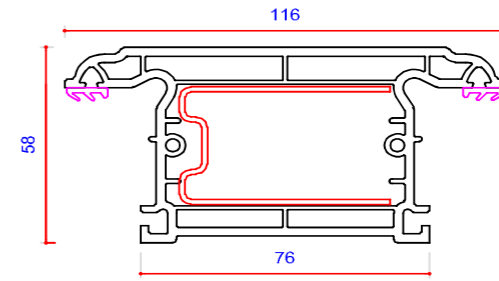

105178
58mm Outer Frame
Steel U Channel 113018
Steel Box 713104

705151
Patio Sash
Steel Channel 713029
*Steel Channel (Prep'd) 713804
Steel Box (400mm) 713119
Steel Box (4000mm) 713124

702152
Patio Midrail
Steel Channel 713166

703251
Patio Sash
Steel Channel 713029
*Steel Channel (Prep'd) 713804
Steel Box(400mm) 713119
Steel Box (4000mm) 713124

705252
Patio Midrail
Steel Channel 713166

707427
28mm Bead

707432
28mm Bead

707426
32mm Bead