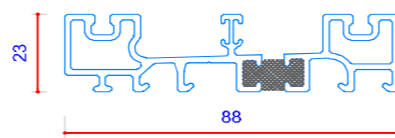

713070
Patio Track Steel

104324
Patio Low Threshold
(Silver or Gold)