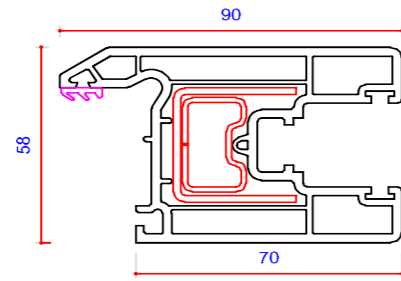

705151
Patio Sash
Steel Channel 713029
*Steel Channel (Prep'd) 713804
Steel Box (400mm) 713119
Steel Box (4000mm) 713124