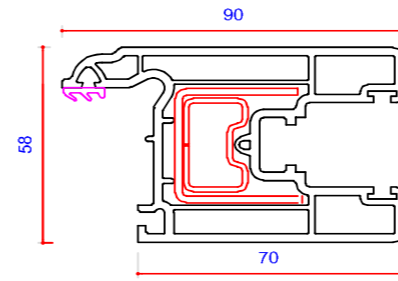

703251
Patio Sash
Steel Channel 713029
*Steel Channel (Prep'd) 713804
Steel Box(400mm) 713119
Steel Box (4000mm) 713124

705252
Patio Midrail
Steel Channel 713166

707427
28mm Bead

707432
28mm Bead

707426
32mm Bead