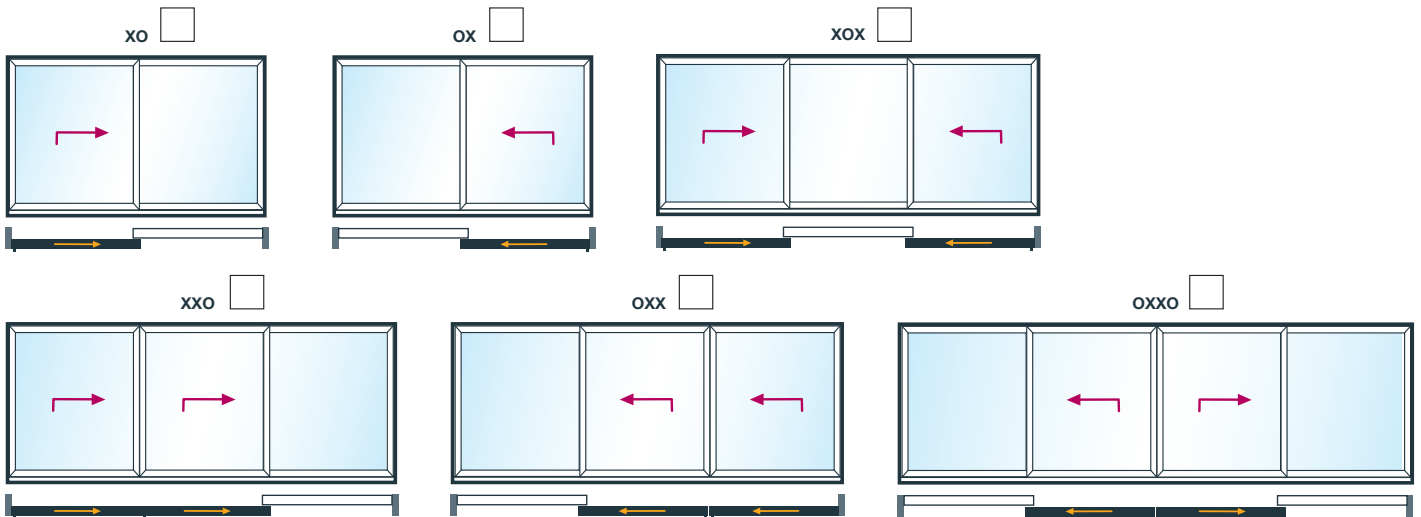

STELLAR Lift & Slide Door

Quote ☐ Order ☐ Date: _____

Job Reference/Number: _____

Collection: ☐ Delivery: ☐ Date required: _____

Company Name: _____

Delivery Address: _____

Address: _____

_____

Postcode: _____

Postcode: _____ Tel: _____ Fax: _____

Sign: _____ Print: _____ Order Taken By: _____

*Unsigned orders can not be processed

Overall Width (mm) _____ Overall Height (mm) _____ Including Cills and Add Ons

STANDARD SINGLE COLOUR OPTIONS: RAL 9005 Black Matt ☐ RAL 7016 Anthracite Grey Matt ☐
RAL 9003 White Matt ☐

STANDARD DUAL COLOUR OPTIONS: RAL 7016 Anthracite Grey Matt / RAL 9003 White Matt ☐
RAL 9005 Black Matt / RAL 9003 White Matt ☐

*RAL Inside: _____ / Colour: _____ *RAL Outside: _____ / Colour: _____

Marine Guarantee Required Please Tick ☐ *For Marine environment applications please refer to disclaimer at the foot of page
The above will incur an additional colour set-up cost and extended lead times

Cill: 205mm ☐ 255mm ☐ No Cill ☐ Please note: 255mm is a non-stock item, extended lead times will apply. Cill Horns: _____ mm (No Horns as Standard)

Drainage: Face ☐ Concealed ☐

Trickle Vent: Qty _____ (To 35mm Frame Extension) Door Handle: White ☐ Black ☐ Silver ☐

Glazed: Yes ☐ No ☐ (Please select appropriate bead)

Options: 28mm ☐ 36mm ☐ 44mm ☐ Standard 28mm Unit - 4/20/4 Clear Tough KS Optiwhite argon warmedge spacer black

Additional Requirements: _____

Please note: - We cannot guarantee any product installed within 50 metres of the coast, source of pollution or 2 metres from a swimming pool against deterioration of profile or hardware. Any product fitted within 5000 metres of a hostile environment a recommended cleaning regime must be adhered to and recorded (please consult product guide) Additional costs may be incurred, please advise on the environment if appropriate. All frames are non-load bearing. Door stop black as standard.

Size Limitations - Minimum sash Width 750mm / Maximum Sash Width 3350mm - Maximum Sash Height 2675mm. These are subject to wind load deflection. Maximum 300kgs per sash.