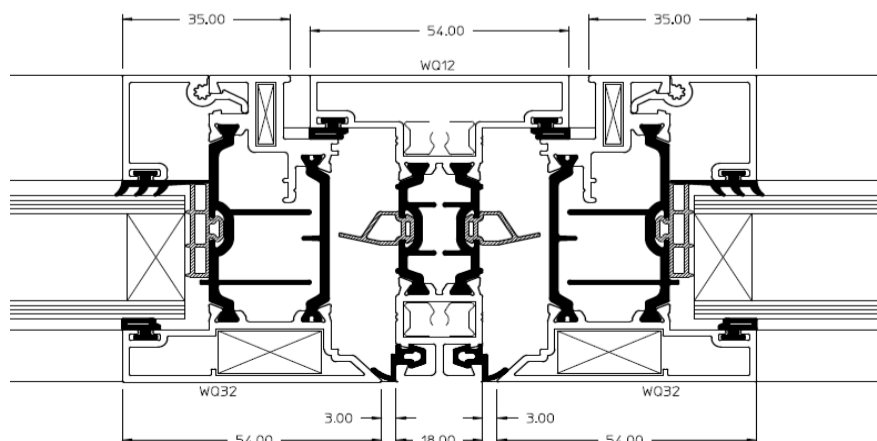

Profile Dimensions

Optional - WQ01 36mm Outerframe

WQ02

** Trickle vents can be used in a 36mm Frame Extender, please specify on order if required

Externally Glazed/ Dummy Sash

Externally Glazed
(Shown on WQ01 Outerframe)

Dummy Sash