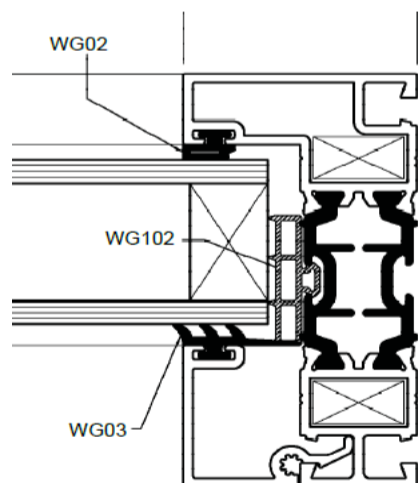

WQ02 54mm Outerframe WQ01 36mm Outerframe *Made to order **See Page Two for profile dimensions**
 WQ32 54mm Sash

Externally Glazed Internally Glazed
 (Sash Internally Glazed) (Dummy Sash to fixed panes)

All frames are non-load bearing.

No Wind Load Calculations will be made unless specified.

Profile Dimensions

Fully Flush - WQ02 54mm Outerframe & WQ32 54mm Sash

Optional - WQ01 36mm Outerframe

WQ02

Trickle Vent shown through WQ02 54mm Outerframe

** Trickle vents can be used in a 36mm Frame Extender, please specify on order if required

Externally Glazed/ Dummy Sash

Externally Glazed
(Shown on WQ01 Outerframe)

Dummy Sash