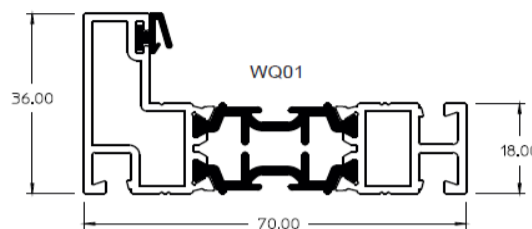

All frames are non-load bearing.

No Wind Load Calculations will be made unless specified.

Profile Dimensions

Fully Flush - WQ02 54mm Outerframe & WQ32 54mm Sash

Optional - WQ01 36mm Outerframe

WQ02

Trickle Vent shown through WQ02 54mm Outerframe