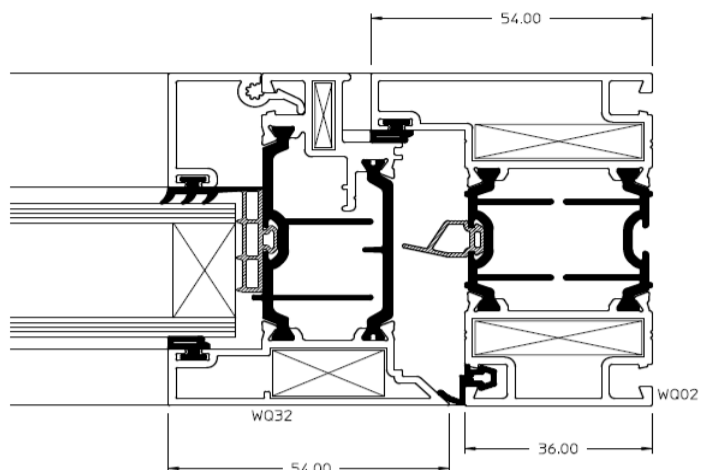

WQ02 54mm Outerframe WQ01 36mm Outerframe *Made to order **See Page Two for profile dimensions**
 WQ32 54mm Sash

Externally Glazed Internally Glazed
 (Sash Internally Glazed) (Dummy Sash to fixed panes)

All frames are non-load bearing.

No Wind Load Calculations will be made unless specified.

Profile Dimensions

Fully Flush - WQ02 54mm Outerframe & WQ32 54mm Sash

Optional - WQ01 36mm Outerframe

WQ02

Trickle Vent shown through WQ02 54mm Outerframe