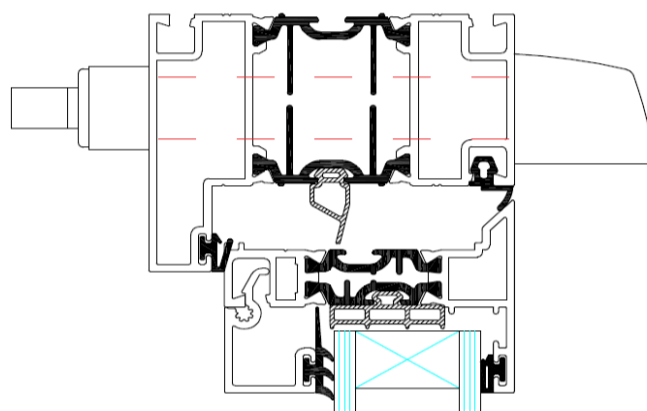

All frames are non-load bearing.

No Wind Load Calculations will be made unless specified.

Profile Dimensions

Fully Flush - WQ02 54mm Outerframe & WQ32 54mm Sash

Optional - WQ01 36mm Outerframe

WQ02

Trickle Vent shown through WQ02 54mm Outerframe

** Trickle vents can be used in a 36mm Frame Extender, please specify on order if required

Externally Glazed/ Dummy Sash

Externally Glazed
(Shown on WQ01 Outerframe)

Dummy Sash